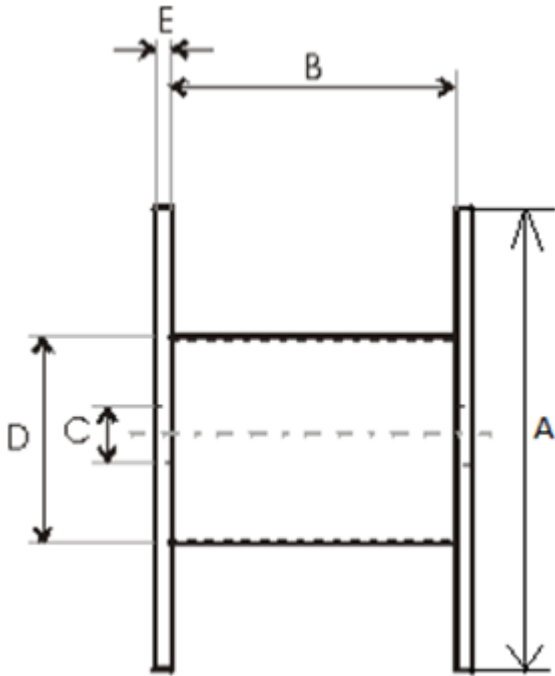

Product name	Wooden drum 900x300x570
Product code	900x300x570
GTIN	
ETIM-Class	EC000245

PRODUCT SPECIFICATIONS

Technical Specifications - Drums

Type of drum	Non-return drum
Material	Wood
Flange type	Full Flange

A - Flange Diameter	900 mm
B - Inner Width	570 mm
C - Barrel hole	85 mm
D - Barrel Diameter	300 mm
E - Flange Thickness	12 mm
Weight	14,8 kg