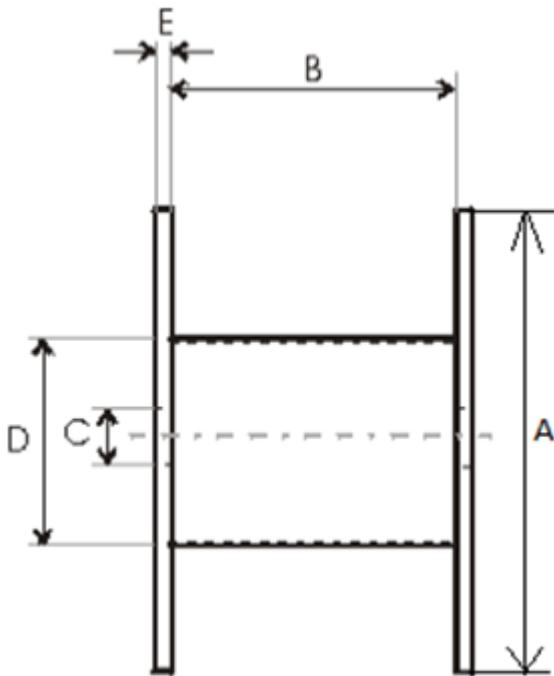

Product name	Wooden drum 900×300×570
Product code	900×300×570
GTIN	
ETIM-Class	EC000245

PRODUCT SPECIFICATIONS

Technical Specifications - Drums

Type of drum	Non-return drum
Material	Wood
Flange type	Full Flange

A - Flange Diameter	900 mm
B - Inner Width	570 mm
C - Barrel hole	85 mm
D - Barrel Diameter	300 mm
E - Flange Thickness	12 mm
Weight	14,8 kg