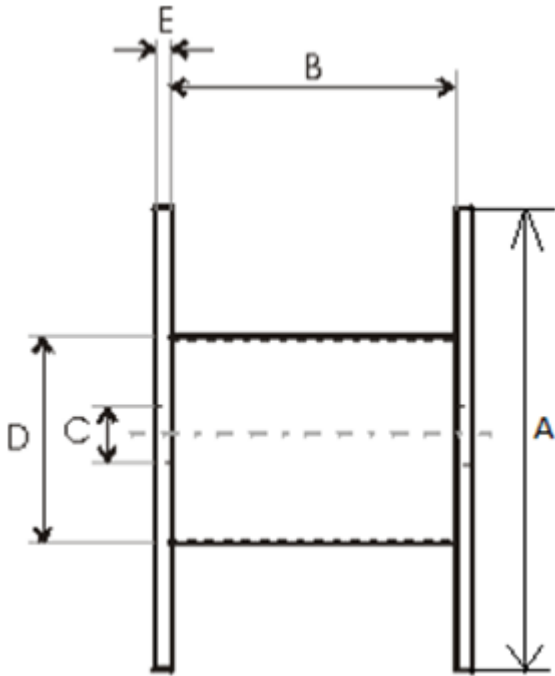

Product name	Wooden drum 500x290x390
Product code	500x290x390
GTIN	
ETIM-Class	EC000245

PRODUCT SPECIFICATIONS

Technical Specifications - Drums

Type of drum	Non-return drum
Material	Wood
Flange type	Full Flange

A - Flange Diameter	500 mm
B - Inner Width	390 mm
C - Barrel hole	110 mm
D - Barrel Diameter	290 mm
E - Flange Thickness	12 mm
Weight	7 kg