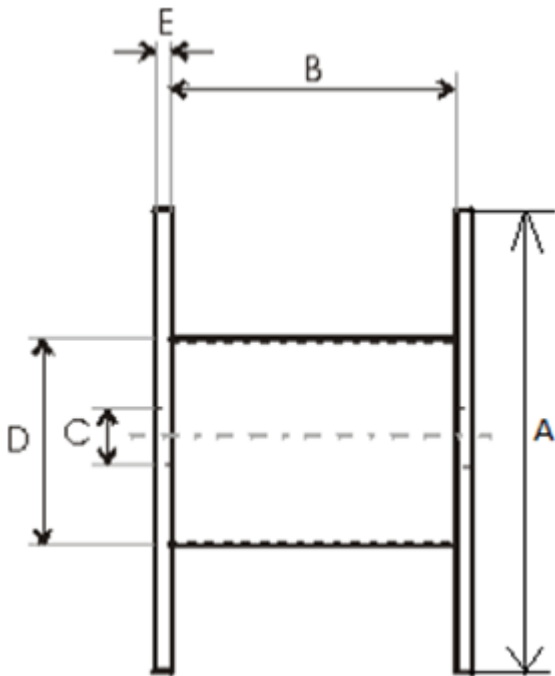

Product name	Wooden drum 1100x400x400
Product code	1100x400x400
GTIN	
ETIM-Class	EC000245

PRODUCT SPECIFICATIONS

Technical Specifications - Drums

Type of drum	Non-return drum
Material	Wood
Flange type	Full Flange

A - Flange Diameter	1 100 mm
B - Inner Width	400 mm
C - Barrel hole	85 mm
D - Barrel Diameter	400 mm
E - Flange Thickness	15 mm
Weight	35 kg