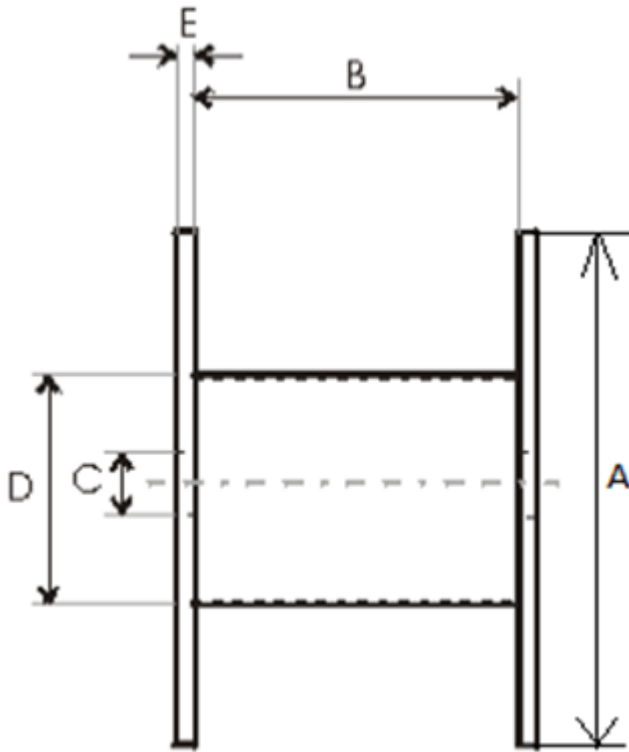

Product name	Wooden drum 700×300×390
Product code	700×300×390
GTIN	
ETIM-Class	EC000245

PRODUCT SPECIFICATIONS

Non-return wooden drum

Dimensions:

A	700 mm
B	390 mm
C	85 mm
D	300 mm
E	12 mm
Weight	11 kg

Technical Specifications - Drums

Type of drum	Non-return drum
Material	Wood
Flange type	Full Flange
A - Flange Diameter	700 mm
B - Inner Width	390 mm
C - Barrel hole	85 mm
D - Barrel Diameter	300 mm
E - Flange Thickness	12 mm
Weight	12 kg