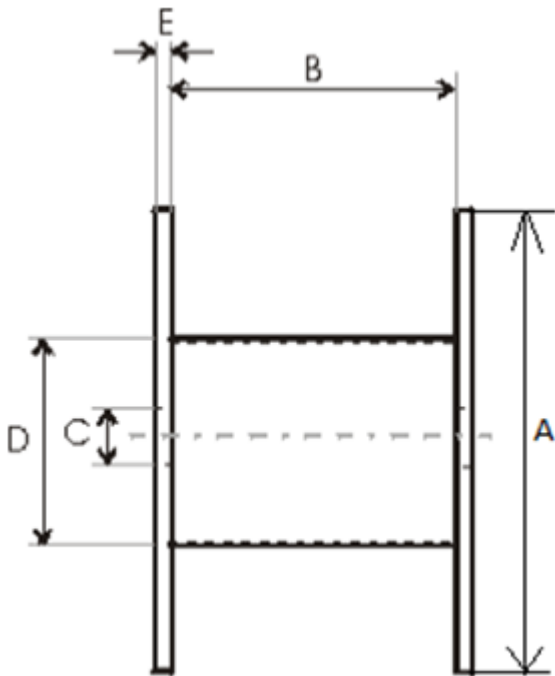

<b>Product name</b>	Wooden drum 900x595x320
<b>Product code</b>	900x595x320
<b>GTIN</b>	
<b>ETIM-Class</b>	EC000245

## Technical Specifications - Drums

<b>Type of drum</b>	Non-return drum
<b>Material</b>	Wood
<b>Flange type</b>	Full Flange

<b>A - Flange Diameter</b>	900 mm
<b>B - Inner Width</b>	595 mm
<b>C - Barrel hole</b>	110 mm
<b>D - Barrel Diameter</b>	320 mm
<b>E - Flange Thickness</b>	15 mm
<b>Weight</b>	12 kg