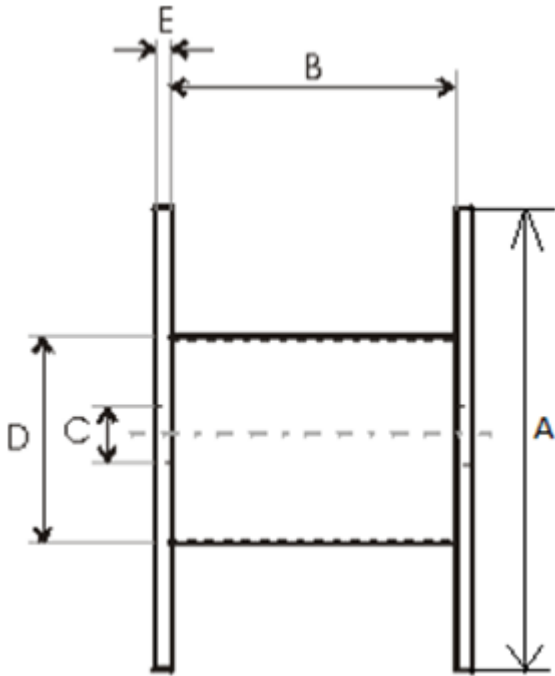

<b>Product name</b>	Wooden drum 700x390x390
<b>Product code</b>	700x390x390
<b>GTIN</b>	
<b>ETIM-Class</b>	EC000245

## Technical Specifications - Drums

<b>Type of drum</b>	Non-return drum
<b>Material</b>	Wood
<b>Flange type</b>	Full Flange

<b>A - Flange Diameter</b>	700 mm
<b>B - Inner Width</b>	390 mm
<b>C - Barrel hole</b>	110 mm
<b>D - Barrel Diameter</b>	300 mm
<b>E - Flange Thickness</b>	12 mm
<b>Weight</b>	9 kg