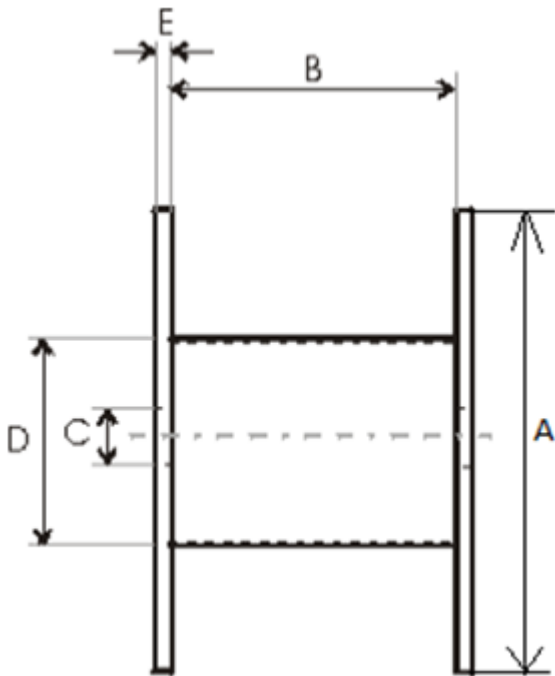

<b>Product name</b>	Wooden drum 500x300x344
<b>Product code</b>	500x300x344
<b>GTIN</b>	
<b>ETIM-Class</b>	EC000245

## Technical Specifications - Drums

<b>Type of drum</b>	Non-return drum
<b>Material</b>	Wood
<b>Flange type</b>	Full Flange

<b>A - Flange Diameter</b>	500 mm
<b>B - Inner Width</b>	300 mm
<b>C - Barrel hole</b>	75 mm
<b>D - Barrel Diameter</b>	344 mm
<b>E - Flange Thickness</b>	8 mm
<b>Weight</b>	4,5 kg