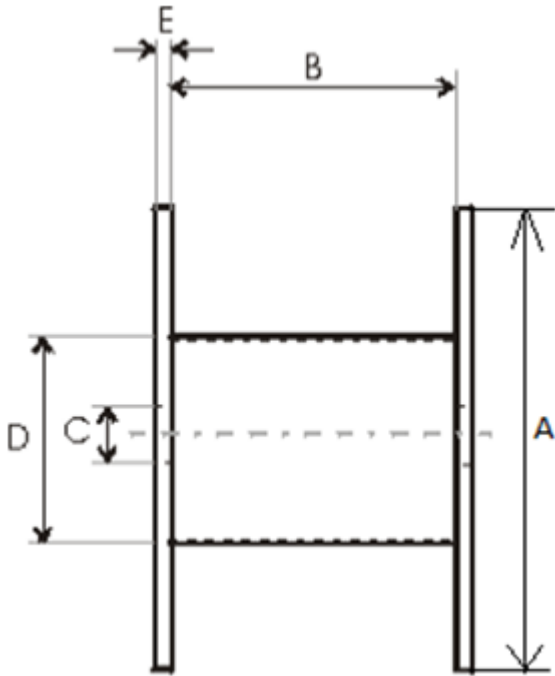

Product name	Wooden drum 500x390x290
Product code	500x390x290
GTIN	
ETIM-Class	EC000245

PRODUCT SPECIFICATIONS

Technical Specifications - Drums

Type of drum	Non-return drum
Material	Wood
Flange type	Full Flange

A - Flange Diameter	500 mm
B - Inner Width	390 mm
C - Barrel hole	110 mm
D - Barrel Diameter	290 mm
E - Flange Thickness	12 mm
Weight	7 kg