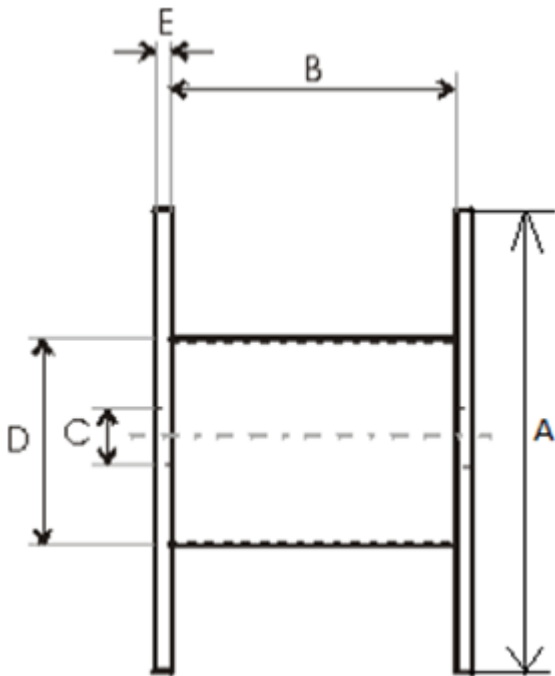

| | |
|---------------------|-------------------------|
| Product name | Wooden drum 400x150x430 |
| Product code | 400x150x430 |
| GTIN | |
| ETIM-Class | EC000245 |

PRODUCT SPECIFICATIONS

Technical Specifications - Drums

| | |
|---------------------|-----------------|
| Type of drum | Non-return drum |
| Material | Plywood |
| Flange type | Full Flange |

| | |
|-----------------------------|--------|
| A - Flange Diameter | 400 mm |
| B - Inner Width | 430 mm |
| C - Barrel hole | 65 mm |
| D - Barrel Diameter | 150 mm |
| E - Flange Thickness | 8 mm |
| Weight | 2,8 kg |