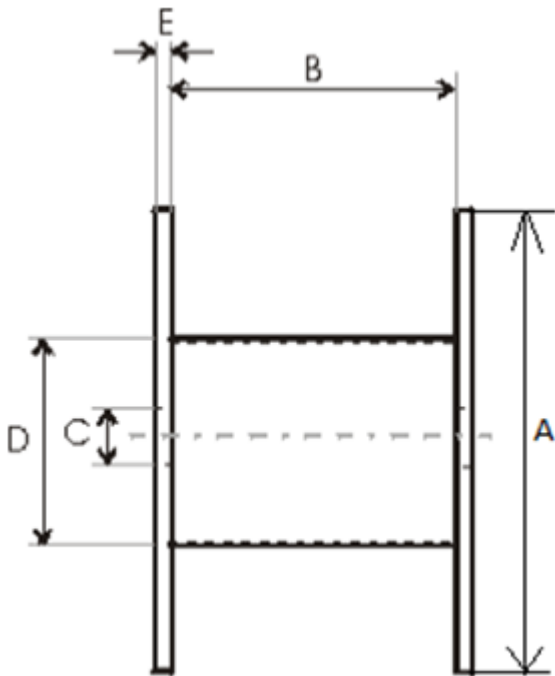

| | |
|---------------------|---------------------------|
| Product name | Wooden drum 2250x1000x900 |
| Product code | 2250x1000x900 |
| GTIN | |
| ETIM-Class | EC000245 |

PRODUCT SPECIFICATIONS

Technical Specifications - Drums

| | |
|---------------------|-----------------|
| Type of drum | Non-return drum |
| Material | Wood |
| Flange type | Full Flange |

| | |
|-----------------------------|----------|
| A - Flange Diameter | 2 250 mm |
| B - Inner Width | 1 000 mm |
| C - Barrel hole | 110 mm |
| D - Barrel Diameter | 900 mm |
| E - Flange Thickness | 44 mm |
| Weight | 240 kg |