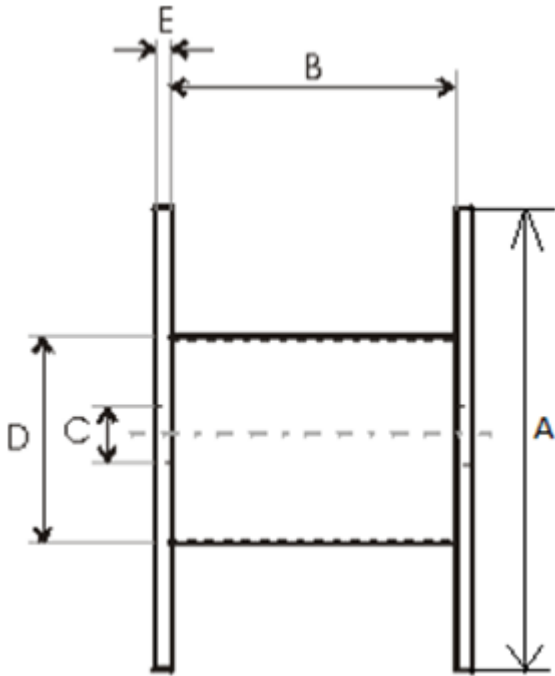

Product name	Wooden drum 2250x1000x900
Product code	2250x1000x900
GTIN	
ETIM-Class	EC000245

PRODUCT SPECIFICATIONS

Technical Specifications - Drums

Type of drum	Non-return drum
Material	Wood
Flange type	Full Flange

A - Flange Diameter	2 250 mm
B - Inner Width	1 000 mm
C - Barrel hole	110 mm
D - Barrel Diameter	900 mm
E - Flange Thickness	44 mm
Weight	240 kg