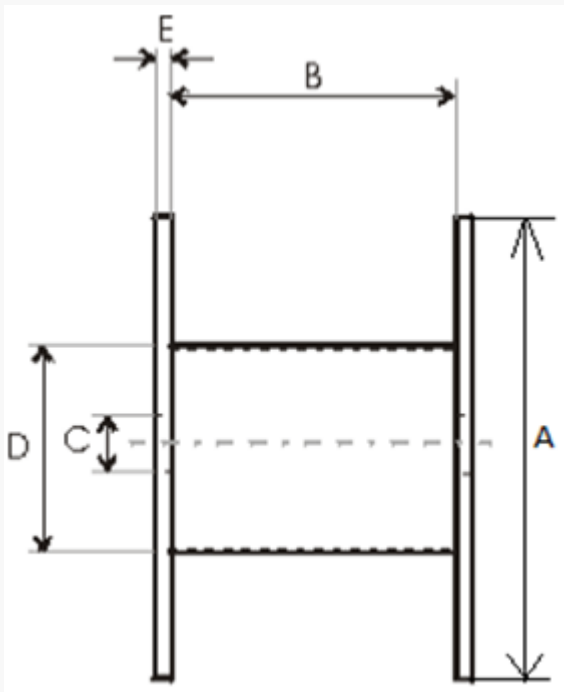

Product name	Wooden drum 1830×1060×900
Product code	1830×1060×900
GTIN	
ETIM-Class	EC000245

PRODUCT SPECIFICATIONS

Technical Specifications - Drums

Type of drum	Non-return drum
Material	Wood
Flange type	Full Flange

A - Flange Diameter	1 830 mm
B - Inner Width	1 060 mm
C - Barrel hole	110 mm
D - Barrel Diameter	900 mm
E - Flange Thickness	44 mm
Weight	145 kg