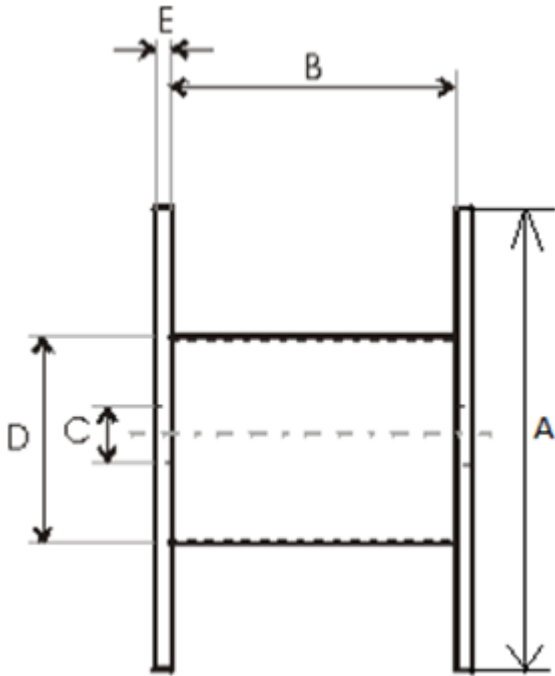

<b>Product name</b>	Wooden drum 1600x1060x750
<b>Product code</b>	1600x1060x750
<b>GTIN</b>	
<b>ETIM-Class</b>	EC000245

## Technical Specifications - Drums

<b>Type of drum</b>	Non-return drum
<b>Material</b>	Wood
<b>Flange type</b>	Full Flange

<b>A - Flange Diameter</b>	1 600 mm
<b>B - Inner Width</b>	1 060 mm
<b>C - Barrel hole</b>	110 mm
<b>D - Barrel Diameter</b>	750 mm
<b>E - Flange Thickness</b>	44 mm
<b>Weight</b>	100 kg