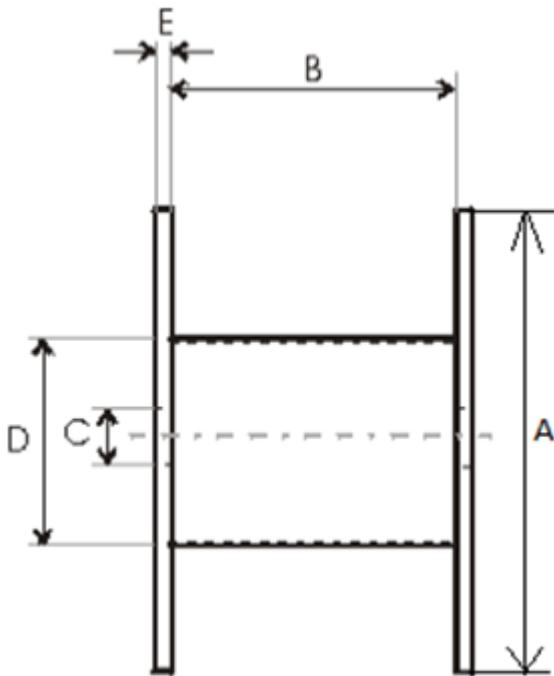

Product name	Wooden drum 1500×750×1000
Product code	1500×750×1000
GTIN	
ETIM-Class	EC000245

PRODUCT SPECIFICATIONS

Technical Specifications - Drums

Type of drum	Non-return drum
Material	Wood
Flange type	Full Flange

A - Flange Diameter	1500 mm
B - Inner Width	1000 mm
C - Barrel hole	85 mm
D - Barrel Diameter	750 mm
E - Flange Thickness	54 mm
Weight	125 kg