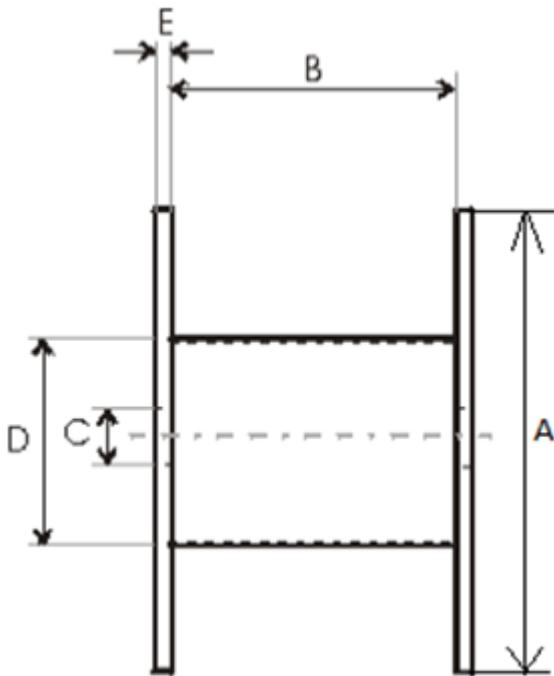

| | |
|--------------|--------------------------|
| Product name | Wooden drum 1400×500×420 |
| Product code | 1400×500×420 |
| GTIN | |
| ETIM-Class | EC000245 |

PRODUCT SPECIFICATIONS

Technical Specifications - Drums

| | |
|--------------|-----------------|
| Type of drum | Non-return drum |
| Material | Wood |
| Flange type | Full Flange |

| | |
|----------------------|---------|
| A - Flange Diameter | 1400 mm |
| B - Inner Width | 420 mm |
| C - Barrel hole | 85 mm |
| D - Barrel Diameter | 500 mm |
| E - Flange Thickness | 54 mm |
| Weight | 85 kg |