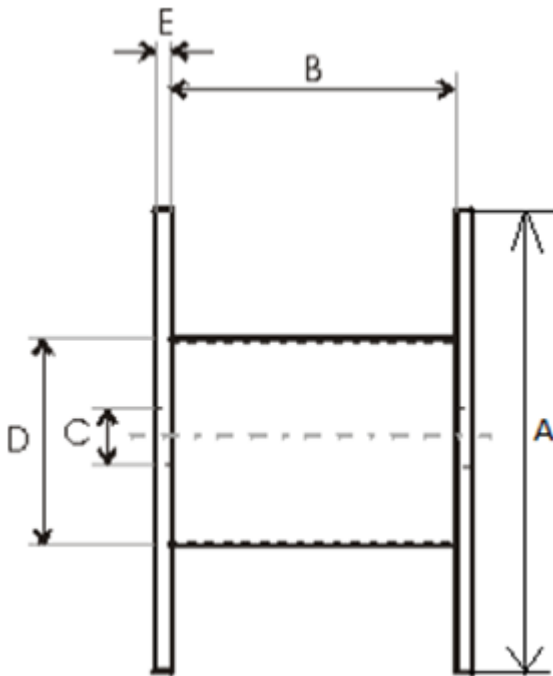

Product name	Wooden drum 1400x420x500
Product code	1400x420x500
GTIN	
ETIM-Class	EC000245

PRODUCT SPECIFICATIONS

Technical Specifications - Drums

Type of drum	Non-return drum
Material	Wood
Flange type	Full Flange

A - Flange Diameter	1 400 mm
B - Inner Width	420 mm
C - Barrel hole	110 mm
D - Barrel Diameter	500 mm
E - Flange Thickness	38 mm
Weight	67 kg