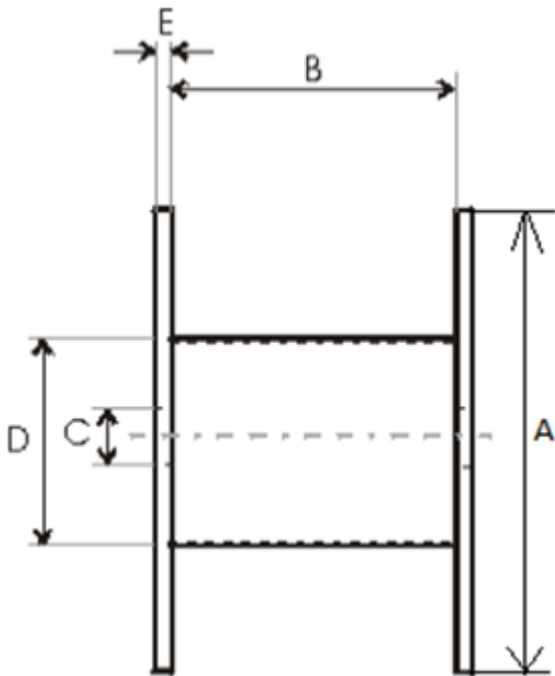

Product name	Wooden drum 1200x628x740
Product code	1200x628x740
GTIN	
ETIM-Class	EC000245

PRODUCT SPECIFICATIONS

Technical Specifications - Drums

Type of drum	Non-return drum
Material	Wood
Flange type	Full Flange

A - Flange Diameter	1 200 mm
B - Inner Width	740 mm
C - Barrel hole	85 mm
D - Barrel Diameter	628 mm
E - Flange Thickness	15 mm
Weight	38 kg