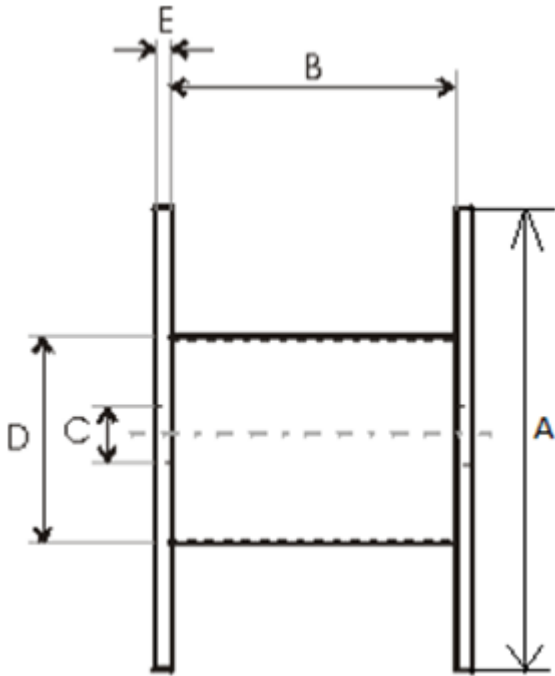

Product name	Wooden drum 1200x628x600
Product code	1200x628x600
GTIN	
ETIM-Class	EC000245

PRODUCT SPECIFICATIONS

Technical Specifications - Drums

Type of drum	Non-return drum
Material	Wood
Flange type	Full Flange

A - Flange Diameter	1 200 mm
B - Inner Width	600 mm
C - Barrel hole	81 mm
D - Barrel Diameter	628 mm
E - Flange Thickness	12 mm
Weight	31 kg