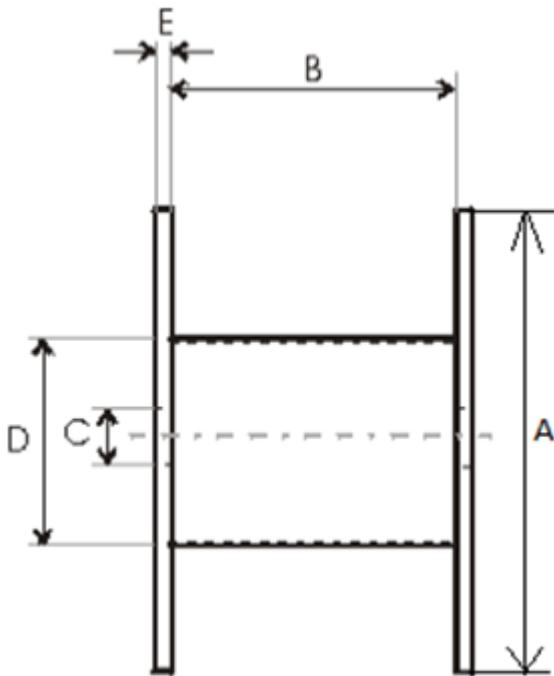

Product name	Wooden drum 1200×628×600
Product code	1200×628×600
GTIN	
ETIM-Class	EC000245

PRODUCT SPECIFICATIONS

Technical Specifications - Drums

Type of drum	Non-return drum
Material	Wood
Flange type	Full Flange

A - Flange Diameter	1200 mm
B - Inner Width	600 mm
C - Barrel hole	81 mm
D - Barrel Diameter	628 mm
E - Flange Thickness	12 mm
Weight	31 kg