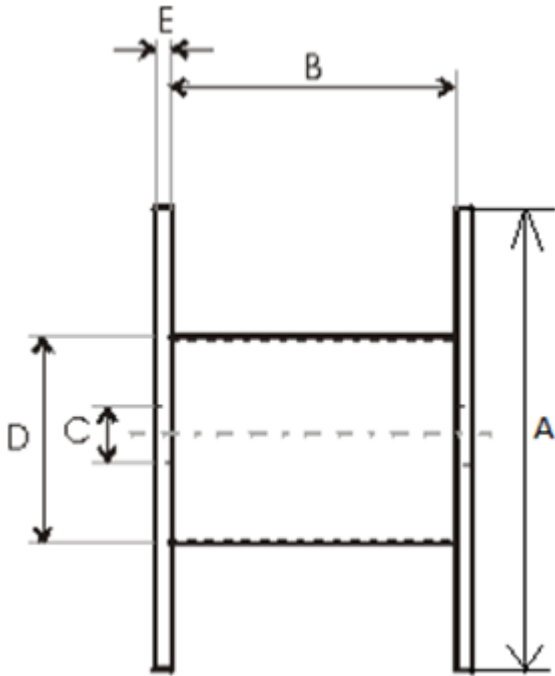

<b>Product name</b>	Wooden drum 1200x395x450
<b>Product code</b>	1200x395x450
<b>GTIN</b>	
<b>ETIM-Class</b>	EC000245

## Technical Specifications - Drums

<b>Type of drum</b>	Non-return drum
<b>Material</b>	Wood
<b>Flange type</b>	Full Flange

<b>A - Flange Diameter</b>	1 200 mm
<b>B - Inner Width</b>	390 mm
<b>C - Barrel hole</b>	110 mm
<b>D - Barrel Diameter</b>	450 mm
<b>E - Flange Thickness</b>	12 mm
<b>Weight</b>	14 kg