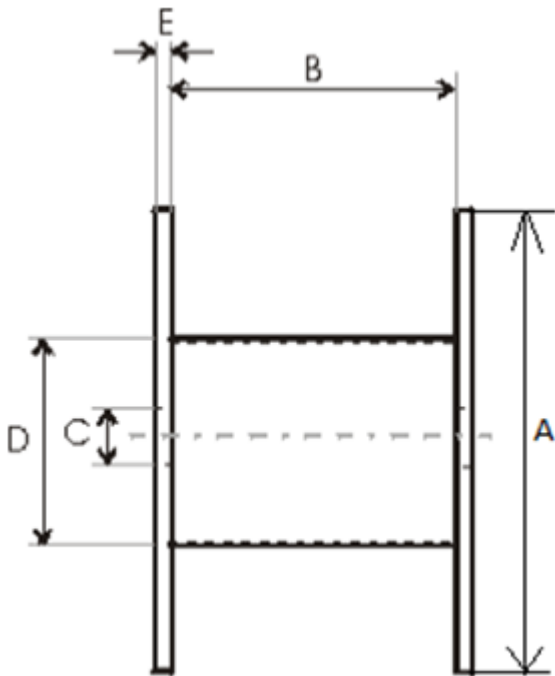

<b>Product name</b>	Wooden drum 1200x395x450
<b>Product code</b>	1200x395x450
<b>GTIN</b>	
<b>ETIM-Class</b>	EC000245

## Technical Specifications - Drums

<b>Type of drum</b>	Non-return drum
<b>Material</b>	Wood
<b>Flange type</b>	Full Flange

<b>A - Flange Diameter</b>	1 200 mm
<b>B - Inner Width</b>	395 mm
<b>C - Barrel hole</b>	110 mm
<b>D - Barrel Diameter</b>	450 mm
<b>E - Flange Thickness</b>	12 mm
<b>Weight</b>	12 kg