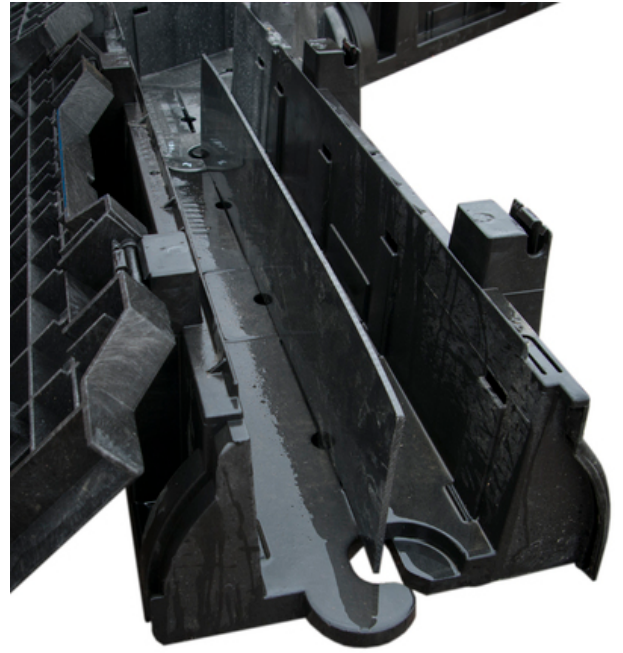

Product name	RAILduct Divider
Product code	2822036
GTIN	7070701107998
ETIM-Class	

Measurements

Length	1 040 mm
Height	5 mm
Width	250 mm
Weight	1 100 g