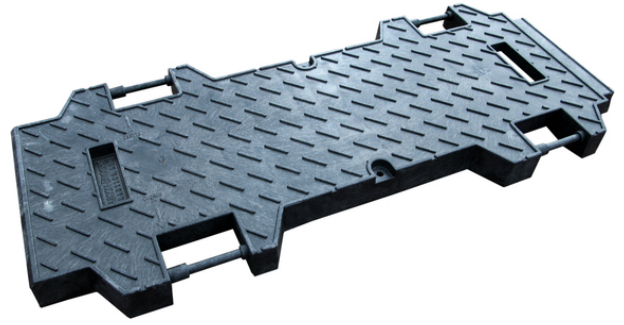

Product name	RAILDUCT COVER
Product code	2822037
GTIN	7070701108001
ETIM-Class	

Measurements

Length	1 040 mm
Height	55 mm
Width	419 mm
Weight	4 400 g