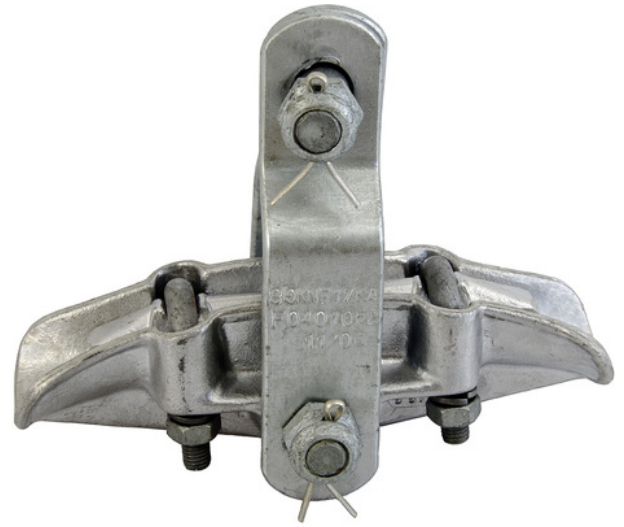

| | |
|--------------|--------------------------|
| Product name | SUSPENSION CLAMP, CASTED |
| Product code | 2850065 |
| Product type | 4335.04/1 |
| GTIN | 7070701023908 |
| ETIM-Class | EC003516 |

Measurements

| | |
|--------|---------|
| Length | 250 mm |
| Height | 100 mm |
| Width | 100 mm |
| Weight | 1 782 g |

Suspension clamp

| | |
|-----------------------------------|-------------------|
| Conductor Cross section w/u rods | 1 mm ² |
| Conductor Cross section with rods | 1 mm ² |
| Conductor Diameter | 1 |
| Dimension A | 1 mm |
| Dimension B | 1 mm |
| Dimension C | 1 mm |
| Dimension D | 1 mm |
| Dimension D1 | 1 mm |
| Dimension h | 1 mm |
| Dimension L | 1 mm |
| Dimension D | 1 mm |
| Bolt Diameter | 1 mm |
| Breaking Load | 80 kN |
| Short Circuit Current kA 1s | 1 kA |
| Torque | 1 Nm |
| Maximum conductor angle | 1° |