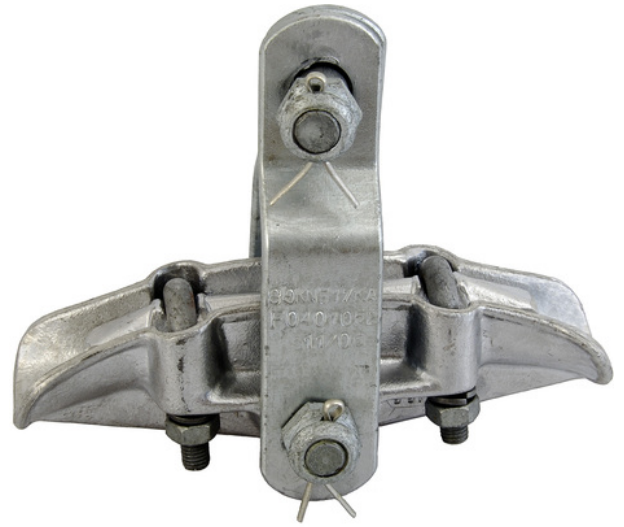

Product name	SUSPENSION CLAMP, CASTED
Product code	2850065
Product type	4335.04/1
GTIN	7070701023908
ETIM-Class	EC003516

Measurements

Length	250 mm
Height	100 mm
Width	100 mm
Weight	1782 g

Suspension clamp

Conductor Cross section w/u rods	1 mm ²
Conductor Cross section with rods	1 mm ²
Conductor Diameter	1
Dimension A	1 mm
Dimension B	1 mm
Dimension C	1 mm
Dimension D	1 mm
Dimension D1	1 mm
Dimension h	1 mm
Dimension L	1 mm
Dimension D	1 mm
Bolt Diameter	1 mm
Breaking Load	80 kN
Short Circuit Current kA 1s	1 kA
Torque	1 Nm
Maximum conductor angle	1°