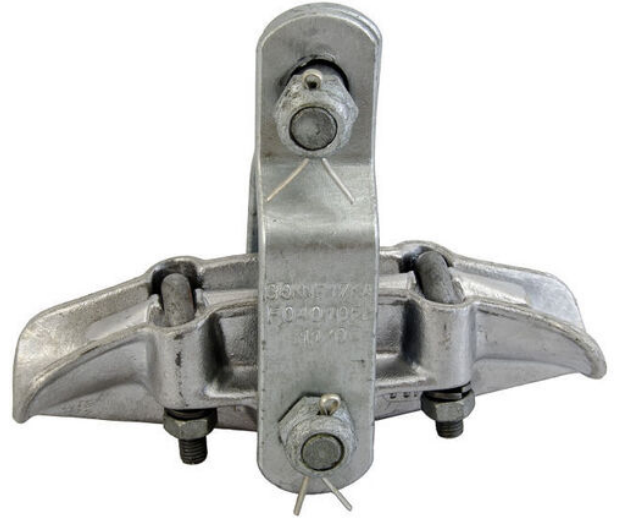

Product name	SUSPENSION CLAMP, CASTED 36-47
Product code	2850069
Product type	4335.16
GTIN	7070701023946
ETIM-Class	EC003516

Measurements

Length	350 mm
Height	130 mm
Width	150 mm
Weight	4 524 g

Suspension clamp

Conductor Diameter	36,0-47,0
Breaking Load	160 kN
Short Circuit Current kA 1s	32 kA
Torque	40 Nm
Maximum conductor angle	40 °

Product Branding

Producer	Mosdorfer
----------	-----------