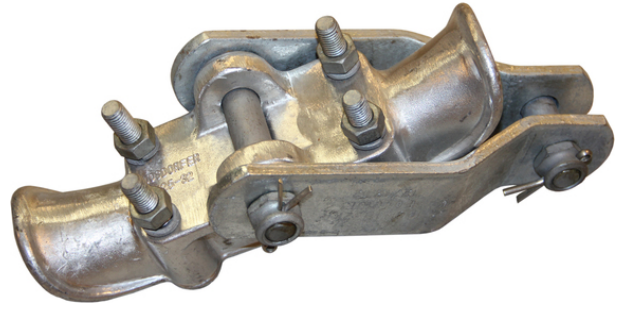

<b>Product name</b>	SUSPENSION CLAMP, CASTED 25-32
<b>Product code</b>	2850068
<b>Product type</b>	4335.07
<b>GTIN</b>	7070701023939
<b>ETIM-Class</b>	EC003516

## Measurements

<b>Length</b>	320 mm
<b>Height</b>	160 mm
<b>Width</b>	130 mm
<b>Weight</b>	3 230 g

## Suspension clamp

<b>Conductor Diameter</b>	25,0-32,0
<b>Breaking Load</b>	130 kN
<b>Short Circuit Current kA 1s</b>	30 kA
<b>Torque</b>	40 Nm
<b>Maximum conductor angle</b>	40 °