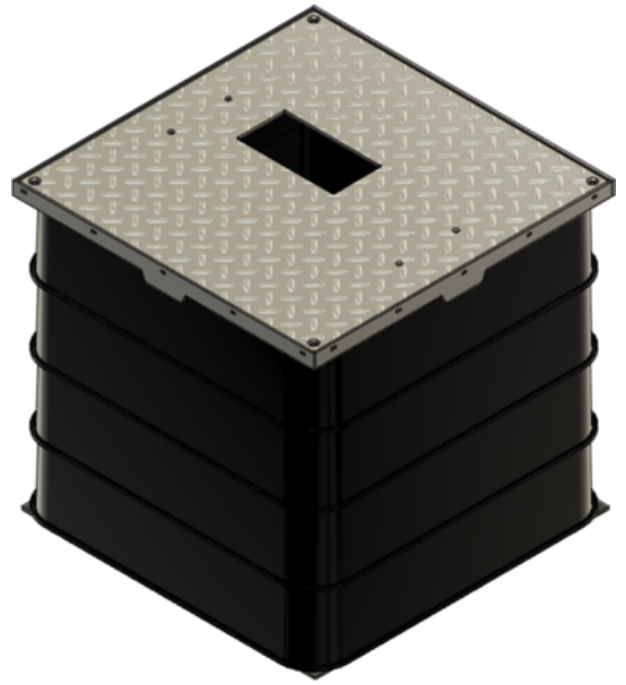

Product name	Cover for E-Foundation 750X750mm. ROLEC/EVbee - Ultra 400
Product code	126099
GTIN	7070701385112
ETIM-Class	EC003036

Measurements

Length	825 mm
Height	6 mm
Width	825 mm
Weight	17 500 g

Technical Specifications - Pit-hole cover with frame

Material	Other
Material quality	Other
Coated	Yes
With cover	No
Material cover	Other
Cover with hinge	No
Vented cover	No
With grid	No
Clear opening	750 mm
Interlockable	Yes
Connection shape	Square
Length	825 mm
Width	825 mm
Height	6 mm
Load class according to EN 1433	A-15