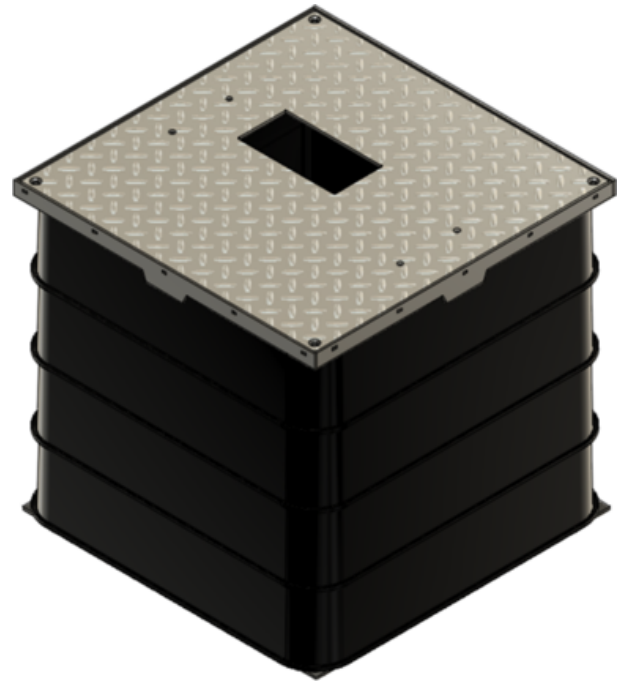

Product name	Cover for E-Foundation 750X750mm. ROLEC/EVbee - Ultra 400
Product code	126099
GTIN	7070701385112
ETIM-Class	EC003036

Measurements

Length	825 mm
Height	6 mm
Width	825 mm
Weight	17 500 g

Technical Specifications - Pit-hole cover with frame

Material	Other
Material quality	Other
Coated	Yes
With cover	No
Material cover	Other
Cover with hinge	No
Vented cover	No
With grid	No
Clear opening	750 mm
Interlockable	Yes
Connection shape	Square
Length	825 mm
Width	825 mm
Height	6 mm
Load class according to EN 1433	A-15