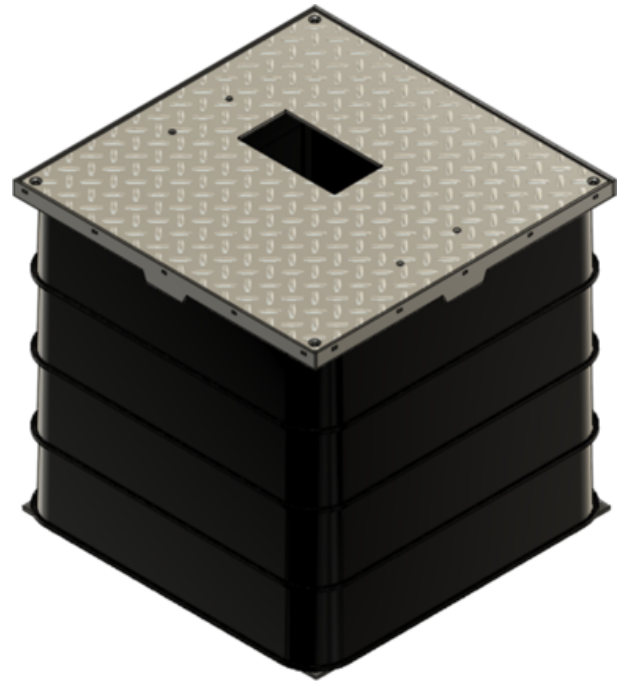

Product name	Cover for E-Foundation 750X750mm. ROLEC/EVbee - Ultra 180
Product code	126098
GTIN	7070701385105
ETIM-Class	EC003036

## Measurements

Length	825 mm
Height	6 mm
Width	825 mm
Weight	17 500 g

## Technical Specifications - Pit-hole cover with frame

Material	Other
Material quality	Other
Coated	Yes
With cover	No
Material cover	Other
Cover with hinge	No
Vented cover	No
With grid	No
Clear opening	750 mm
Interlockable	Yes
Connection shape	Square
Length	825 mm
Width	825 mm
Height	6 mm
Load class according to EN 1433	A-15