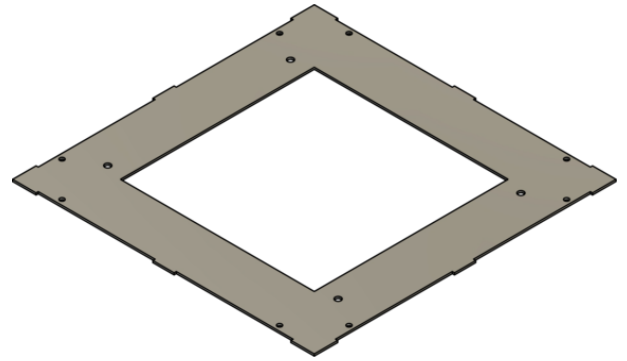

Product name	Adapter plate for E-Foundation Modula 750×750mm. Predefined holes for Autel DH480.
Product code	2822322
Product type	750×750 Autel DH480
GTIN	7070701382890
ETIM-Class	EC003036

## Measurements

Length	825 mm
Height	6 mm
Width	825 mm
Weight	15 020 g

## Technical Specifications - Pit-hole cover with frame

Material	Other
Material quality	Other
Coated	Yes
With cover	No
Material cover	Other
Cover with hinge	No
Vented cover	No
With grid	No
Clear opening	750 mm
Interlockable	Yes
Connection shape	Square
Length	825 mm
Width	825 mm
Height	6 mm
Cover weight	15,02 kg
Load class according to EN 1433	A-15