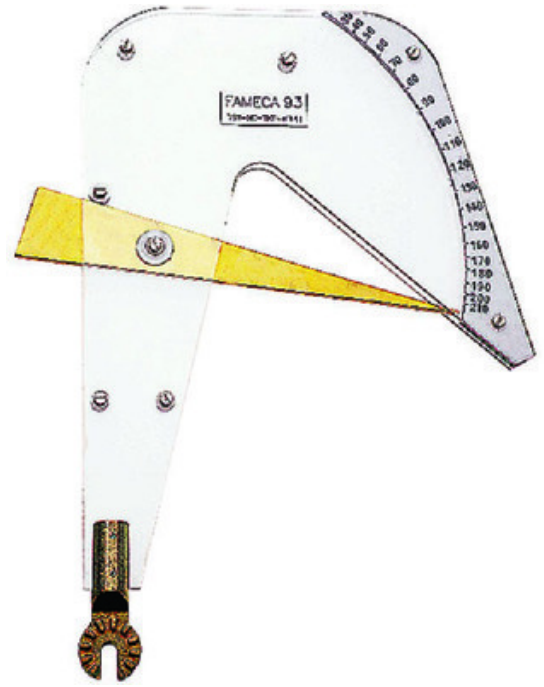

<b>Product name</b>	Conductor gauge 30-120mm
<b>Product code</b>	8871044
<b>GTIN</b>	7070701366197
<b>ETIM-Class</b>	EC000000

## Measurements

<b>Length</b>	380 mm
<b>Height</b>	21 mm
<b>Width</b>	290 mm
<b>Weight</b>	700 g