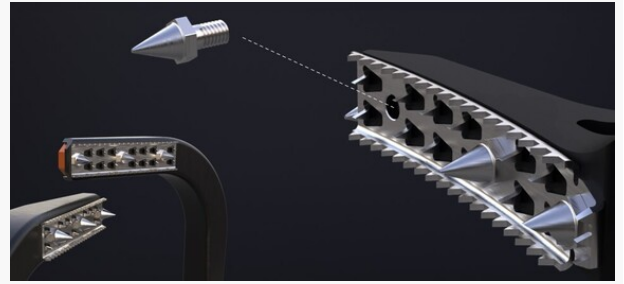

Product name	Grip plates for Gekko complete 2 upper, 2 lower
Product code	8802502
GTIN	7070701379098
ETIM-Class	EC004062

Measurements

Length	26 mm
Height	3 mm
Width	116 mm
Weight	125 g