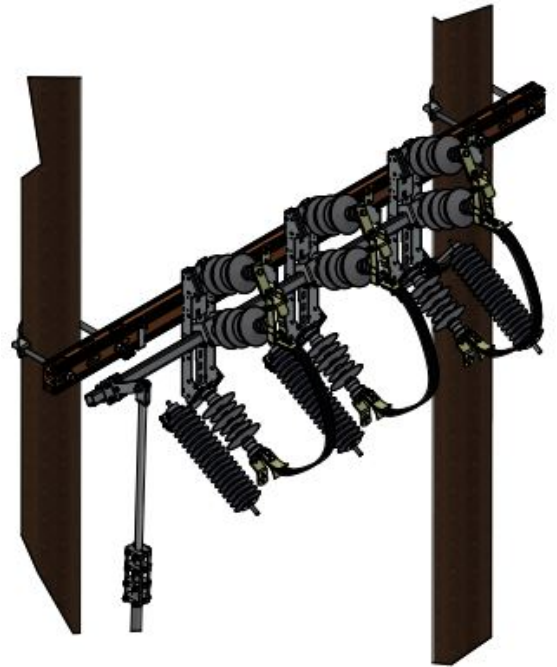

Product name	Cable switch disconnecter
Product code	2862206
Product type	10436
GTIN	7070701322704
ETIM-Class	EC003509

## Measurements

Length	2 370 mm
Height	930 mm
Width	1 145 mm
Weight	136 000 g

## Line Switcher Configuration

avleder_type	PDV100
--------------	--------

**ur** 30 kV

**fraskiller** Yes

**surge\_arrester\_placement**

**mastarrangement**

2 m

0,5 m