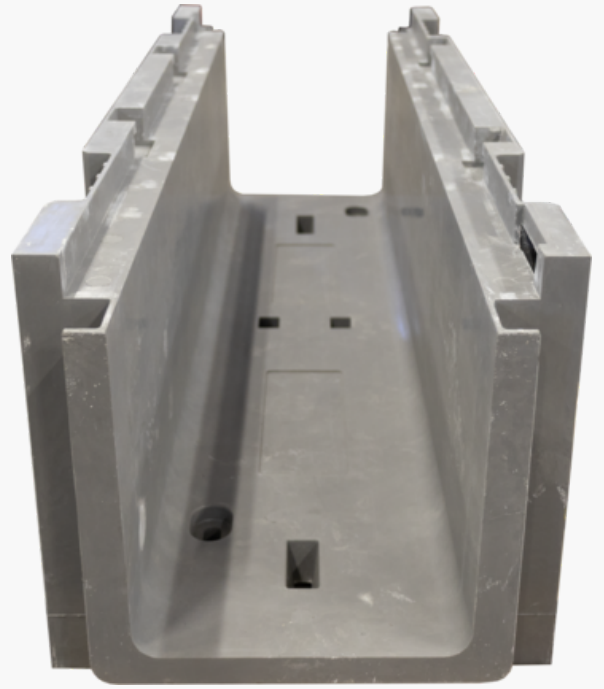

Product name	Cable trough ProTrough 350, 1m without cover
Product code	
GTIN	
ETIM-Class	EC000167

Measurements

Length	1 053 mm
Height	346 mm
Width	376 mm
Weight	16 000 g

Technical Specifications - Multiducts

Product group	Cable trough
Material	Glass Reinforced Polyester (GRP)
Material Color	Gray
Tensile Strength (ISO 527)	70 MPA
Flexural Modulus (ISO 178)	110 MPA
Flexural Modulus (ISO 14125)	9,5 GPA
Impact Strength (ISO 179)	50 KJ/m ²
Density (ISO 1183-1)	1,75 g/cm ³
Fire Performance (UL94)	HB
Heat deflection temperature (ISO 75-2)	200 °C
Water Absorption (Non polar polymer) (ISO 62)	0,5 %
Limited Oxygen Index (ISO 4589)	23 %