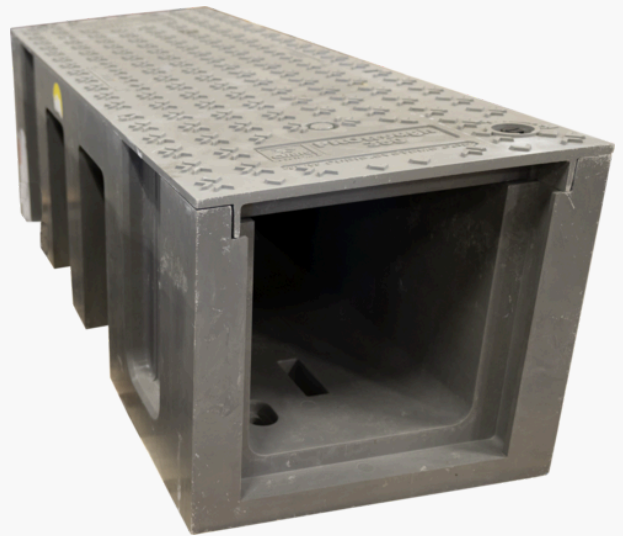

Product name	Cable trough ProTrough 350, 1m including A15 lid
Product code	125280
GTIN	7070701387796
ETIM-Class	EC000167

Measurements

Length	1 053 mm
Height	346 mm
Width	376 mm
Weight	23 000 g

Technical Specifications - Multiducts

Product group	Cable trough
Material	Glass Reinforced Polyester (GRP)
Material Color	Gray
Tensile Strength (ISO 527)	70 MPA
Flexural Modulus (ISO 178)	110 MPA
Flexural Modulus (ISO 14125)	9,5 GPA
Impact Strength (ISO 179)	50 KJ/m ²
Density (ISO 1183-1)	1,75 g/cm ³
Fire Performance (UL94)	HB
Heat deflection temperature (ISO 75-2)	200 °C
Water Absorption (Non polar polymer) (ISO 62)	0,5 %
Limited Oxygen Index (ISO 4589)	23 %
Vertical loads EN124	A15