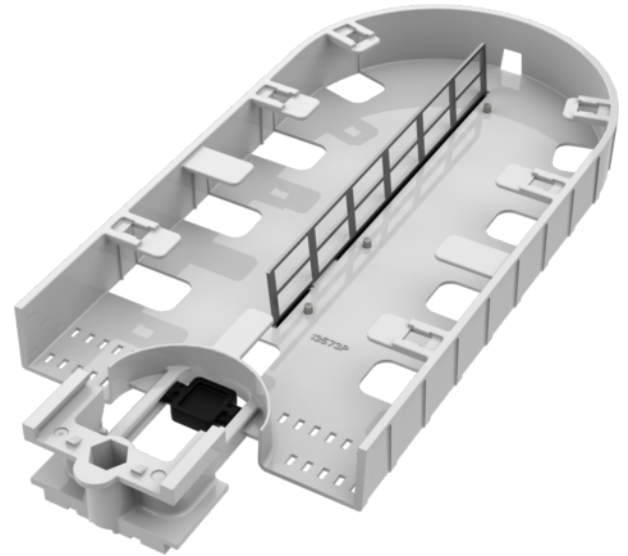

Product name	Adapter tray 12xSCD/LCQ fitting Coyote dome 622 BT UO
Product code	6977594
GTIN	7070701374550
ETIM-Class	EC000376

PRODUCT SPECIFICATIONS

Adapter tray for 12 SC duplex or LC quad adaptors fitting Coyote fiber optic closures BT UO 622.

Measurements

Length	310 mm
Height	25 mm
Width	80 mm
Weight	235 g

Technical Specifications - Splice Trays

Type	Splice Tray
Model	Coyote BT UO
Max Fibre Count per tray	48
Splice Tray Colour	Gray
Splice Tray Lid Colour	Transparent