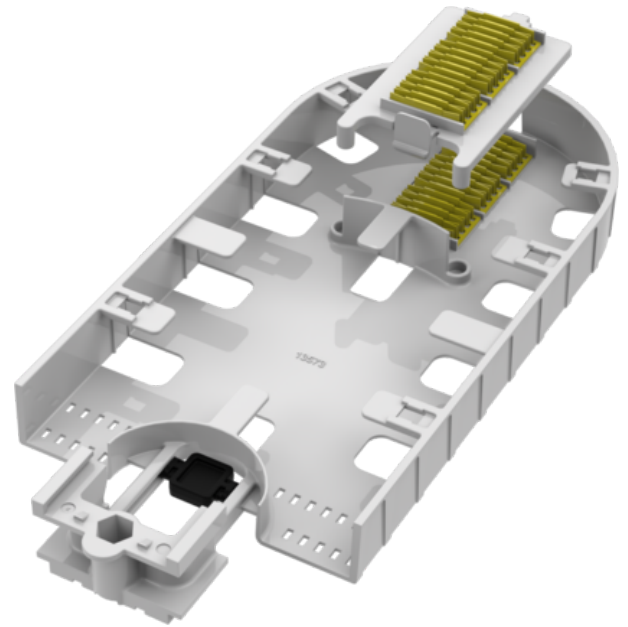

<b>Product name</b>	Splice tray BTHM 24 ribbon fitting Coyote dome 622 BT UO
<b>Product code</b>	6977593
<b>GTIN</b>	7070701374543
<b>ETIM-Class</b>	EC000762

## PRODUCT SPECIFICATIONS

Splice tray for 24 ribbon sleeves fitting Coyote fiber optic closures BT UO 622.

## Measurements

<b>Length</b>	310 mm
<b>Height</b>	25 mm
<b>Width</b>	80 mm
<b>Weight</b>	235 g

## Technical Specifications - Splice Trays

<b>Type</b>	Splice Tray
<b>Model</b>	Coyote BT UO
<b>Max Fibre Count per tray</b>	24
<b>Splice Tray Colour</b>	Gray
<b>Splice Tray Lid Colour</b>	Transparent
<b>Splice Holder Included</b>	Yes
<b>Splice Holder Type</b>	Ribbon Fibre
<b>Splice Protection Sleeves Per Holder</b>	3