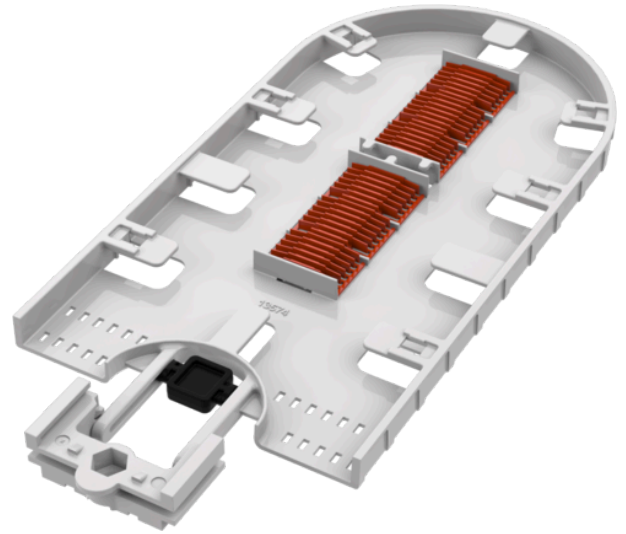

Product name	Splice tray BTLM 72 fibre fitting Coyote dome 622 BT UO
Product code	6977591
GTIN	7070701374529
ETIM-Class	EC000762

PRODUCT SPECIFICATIONS

Splice tray for 72 single fibre fitting Coyote fiber optic closures BT UO 622.

Measurements

Length	310 mm
Height	19 mm
Width	80 mm
Weight	205 g

Technical Specifications - Splice Trays

Type	Splice Tray
Model	Coyote BT UO
Max Fibre Count per tray	72
Splice Tray Colour	Gray
Splice Tray Lid Colour	Transparent
Splice Holder Included	Yes
Splice Holder Type	Single Fibre
Splice Protection Sleeves Per Holder	12
Splice Holder Colour	Red