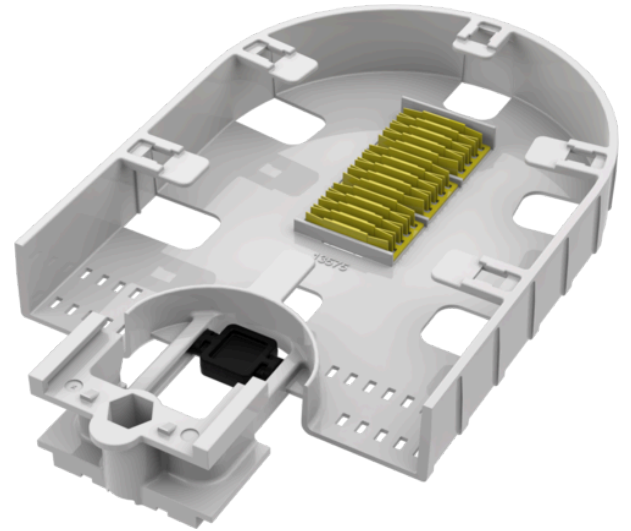

Product name	Splice tray BTHS 12 ribbon fitting Coyote domes ONE/617 BT UO
Product code	6977575
GTIN	7070701374451
ETIM-Class	EC000762

PRODUCT SPECIFICATIONS

Splice tray for 12 ribbon sleeves fitting Coyote fiber optic closures BT UO ONE and 617.

Measurements

Length	200 mm
Height	18 mm
Width	280 mm
Weight	215 g

Technical Specifications - Splice Trays

Type	Splice Tray
Model	Coyote BT UO
Max Fibre Count per tray	12
Splice Tray Colour	Gray
Splice Tray Lid Colour	Transparent
Splice Holder Included	Yes
Splice Holder Type	Ribbon Fibre
Splice Protection Sleeves Per Holder	4