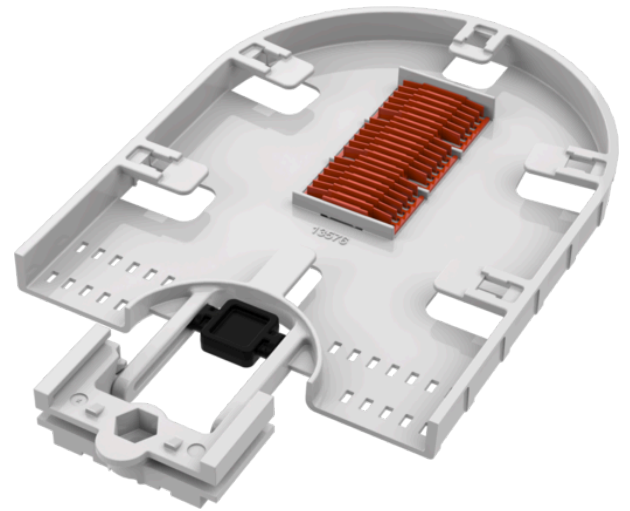

<b>Product name</b>	Splice tray BTLS 36 fibre fitting Coyote domes ONE/617 BT UO
<b>Product code</b>	6977573
<b>GTIN</b>	7070701374437
<b>ETIM-Class</b>	EC000762

## PRODUCT SPECIFICATIONS

Splice tray for 32 single fibre fitting Coyote fiber optic closures BT UO ONE and 617.

## Measurements

<b>Length</b>	200 mm
<b>Height</b>	18 mm
<b>Width</b>	250 mm
<b>Weight</b>	205 g

## Technical Specifications - Splice Trays

<b>Type</b>	Splice Tray
<b>Model</b>	Coyote BT UO
<b>Max Fibre Count per tray</b>	36
<b>Splice Tray Colour</b>	Gray
<b>Splice Tray Lid Colour</b>	Transparent
<b>Splice Holder Included</b>	Yes
<b>Splice Holder Type</b>	Single Fibre
<b>Splice Protection Sleeves Per Holder</b>	12
<b>Splice Holder Colour</b>	Red