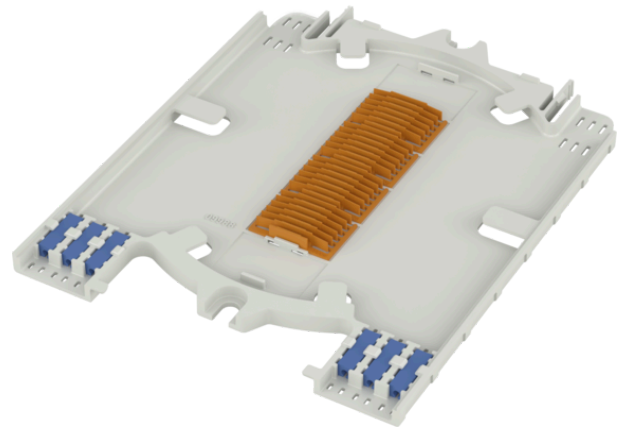

<b>Product name</b>	Splice tray SCS 48 fibre fitting Coyote domes ONE/617 BT UO
<b>Product code</b>	6977568
<b>GTIN</b>	7070701374383
<b>ETIM-Class</b>	EC000762

## PRODUCT SPECIFICATIONS

Splice tray for 48 single fibre fitting Coyote fiber optic closures BT UO ONE and 617.

## Measurements

<b>Length</b>	201 mm
<b>Height</b>	9 mm
<b>Width</b>	159 mm
<b>Weight</b>	105 g

## Technical Specifications - Splice Trays

<b>Type</b>	Splice Tray
<b>Model</b>	Coyote BT UO
<b>Max Fibre Count per tray</b>	48
<b>Splice Tray Colour</b>	White
<b>Splice Tray Lid Colour</b>	Transparent
<b>Splice Holder Included</b>	Yes
<b>Splice Holder Type</b>	Single Fibre
<b>Splice Protection Sleeves Per Holder</b>	12
<b>Splice Holder Colour</b>	Orange