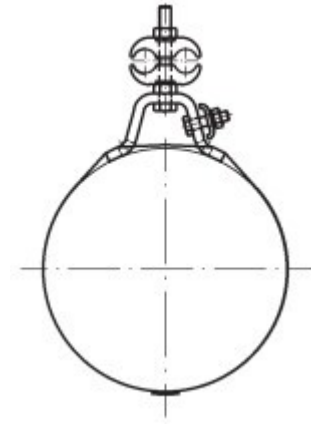

Product name	Fastening clamp 22,9-24,6mm
Product code	115944
Product type	4680.27/2/4
GTIN	7070701362632
ETIM-Class	

## Measurements

Weight	800 g
--------	-------