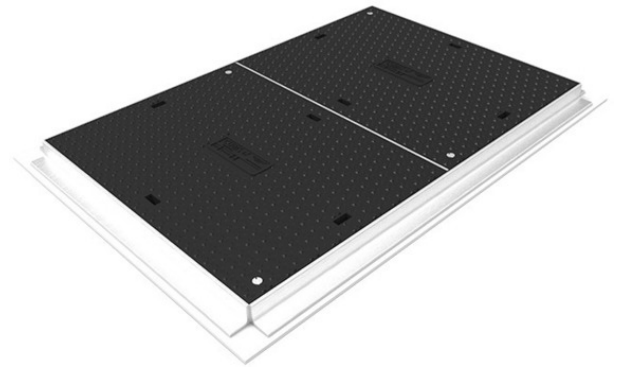

Product name	Composite Cover B125, Ultima Connect 900x600, 2-pcs float fr 70mm
Product code	
GTIN	
ETIM-Class	ECO03036

Measurements

Length	1 001 mm
Height	150 mm
Width	654 mm
Weight	80 000 g