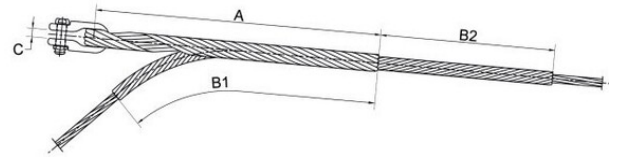

Product name	Dead End Set F.LWL.16,81-17,80 AL-
Product code	114475
Product type	4480.08
GTIN	7070701355665
ETIM-Class	

Measurements

Length	3 000 mm
Weight	5 900 g

Heliformed dead end

Conductor Diameter	16,81-17,80 mm
Dimension A	1600 mm
Dimension B1	3000 mm
Dimension B2	550 mm
Dimension C	20 mm