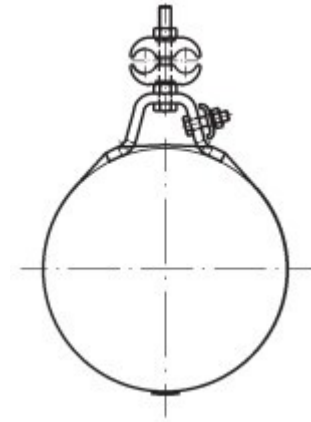

Product name	Down lead clamp OPGW 11,5-12,5 F0808111
Product code	114316
Product type	4680.0035
GTIN	7070701354514
ETIM-Class	

Measurements

Length	100 mm
Height	40 mm
Width	125 mm
Weight	400 g

Product Branding