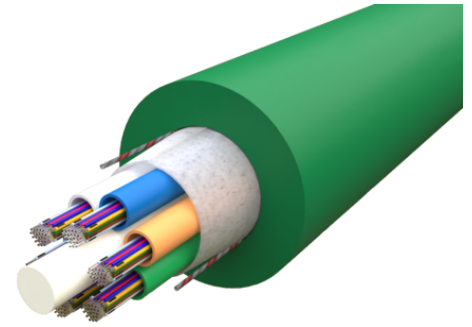

Product name	144F G657A1-200 MLT cable Green LSZH Cca OD 7.8mm EIA/TIA 4km/d
Product code	1083016
Product type	QXAI
GTIN	7070701349336
ETIM-Class	EC000034

PRODUCT SPECIFICATIONS

144F SM G657A1 200µm multi purpose cable used for both indoor installation and outdoor installation in ducts applications by pulling. Cable parameters such as cable flexibility, diameter and higher safety levels for fire and dangerous substances makes it optimized for safe and effective indoor installation as well as for outdoor installation in ducts. The cable is based on a multi loose tube construction with SZ design around a central strength member of fiberglass-reinforced plastic (FRP) which facilitates mid-span access.

The expected service life in normal use exceeds 30 years.

Measurements

Length	1 000 mm
Height	7,8 mm
Width	7,8 mm
Weight	80 g

Physical Characteristics

Fibre Count	144
Cable Construction	Multi Loose Tube (MLT)
Fibre Type	ITU-T G.657 A1 200um
Fibres per Tube	24
Fibre Colour Sequence	EIA/TIA-598A

Tube Size	1,5 mm
Central Strength Member	FRP
No of Tubes	6
Tube Colour Sequence	EIA/TIA-598A
Outer Sheath Material	LSZH (Low Smoke Zero Halogen)
Colour of Cable Sheath	Green
Nominal Sheath Thickness	1,3 mm
No of Ripcords Below Outer Sheath	1
Cable Diameter	7,8 mm
Cable Diameter Tolerance	+/- 0.4 mm
Nominal Cable Weight	80 kg/km