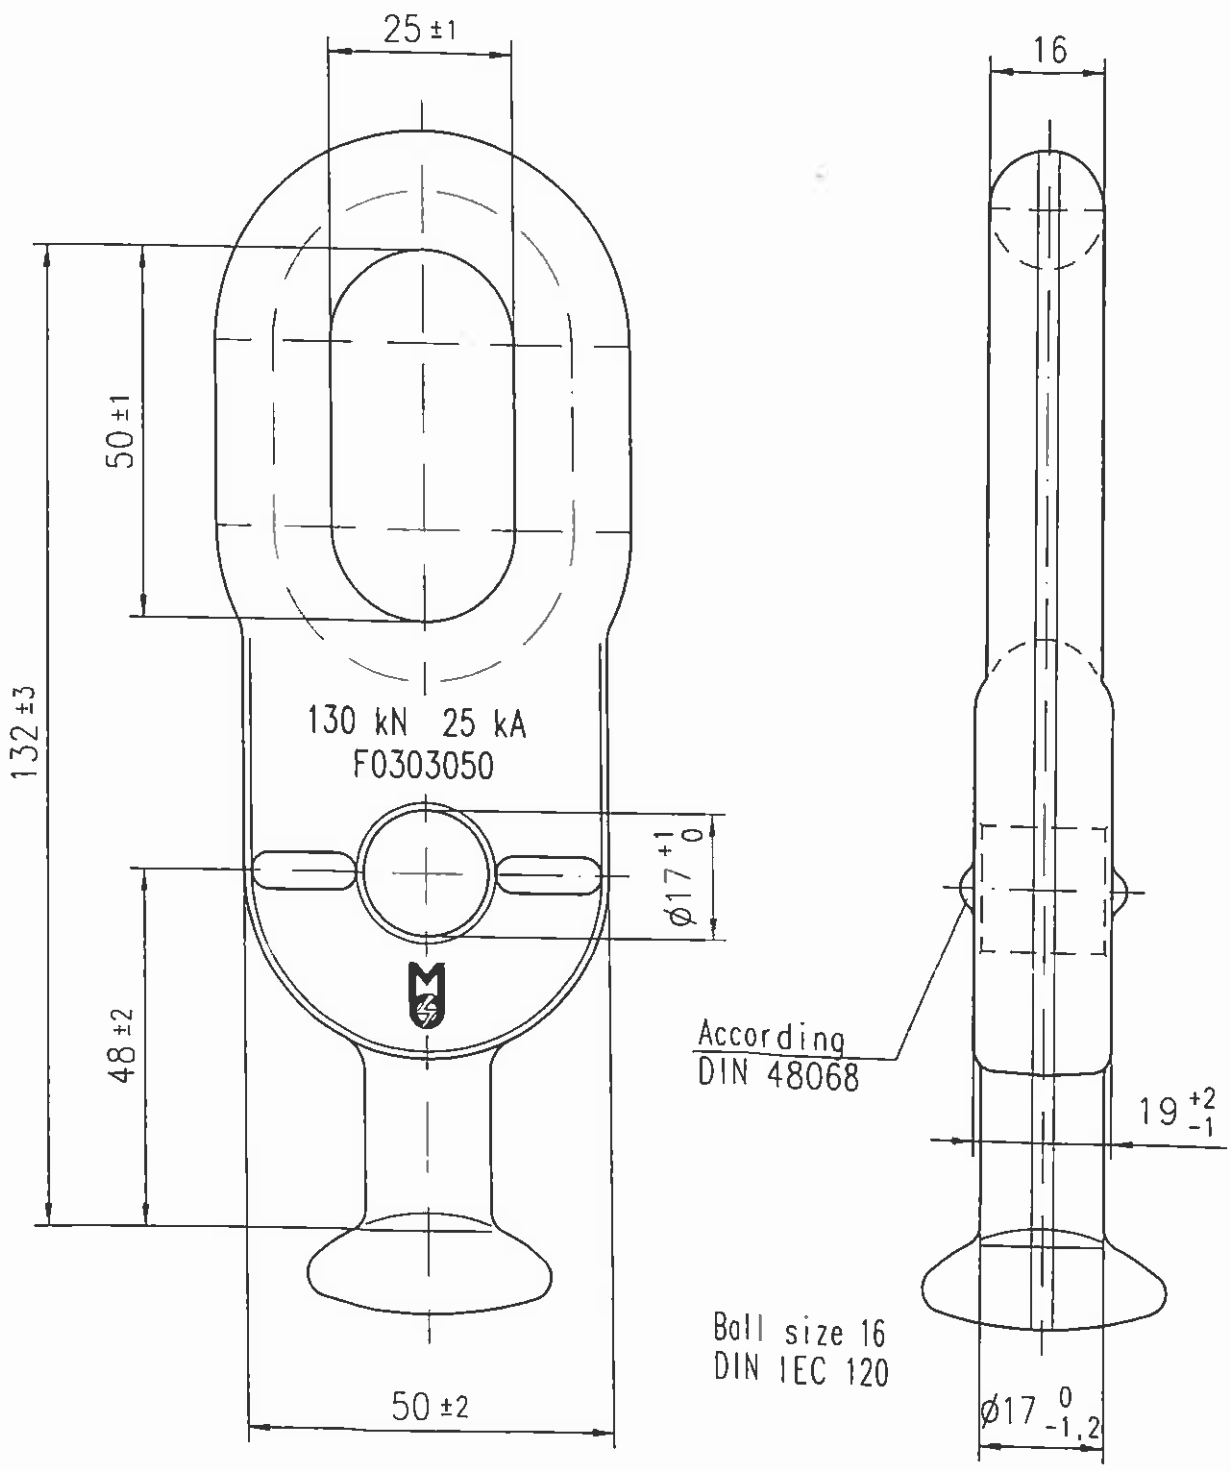

| Name     |
|----------|
| Date     |
| Revision |
| Letter   |

|         |             |            |                        |          |              |             |                  |      |
|---------|-------------|------------|------------------------|----------|--------------|-------------|------------------|------|
| 2001    | Date        | Name       | oval ball eye straight | IEC 120  |              | C 45 E + QT | hot dip galv.    |      |
| Ilm Qty | Description | Standard   | Drq. no.               | Art. no. | Material     | Surface     | Mass (kg)        |      |
| Drawn   | 05.11.      | Kleinhoppl |                        |          | Replace for  | 19.617 A4   | Sim. to drg.-no. |      |
| Checked | -11-        | Ze         |                        |          | Replaced by  |             |                  |      |
|         |             |            |                        |          | Art. No.     | 4217.50/1   |                  |      |
|         |             |            |                        |          | Drq. No.     | F0303050    | Rev.             | Mod. |
|         |             |            |                        |          |              |             |                  | A4   |
|         |             |            |                        |          | No. of pages |             | Page             |      |

Oval ball eye straight  
IEC 16