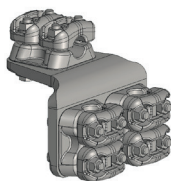

MFK Duplex 90 grader

Varenr.	Beskrivelse	Typenummer	Nto vekt g	IN (A)	Hole d	Hole D
112117	MFK Duplex 90 grader 3 x 17-37mm 2d	MFK Duplex 90 gr 3x2d	4 770	800	17-37	37-47
112118	MFK Duplex 90 grader 3 x 37-47mm 2D	MFK Duplex 90 gr 3x2D	6 570	1000	17-37	37-47
112119	MFK Duplex 90 grader 3 x 17-37mm 3d	MFK Duplex 90 gr 3x3d	6 582	1300	17-37	37-47
112120	MFK Duplex 90 grader 3 x 37-47mm 3D	MFK Duplex 90 gr 3x3D	8 850	1600	17-37	37-47
112121	MFK Duplex 90 grader 1 x 37-47mm 2D 2 x 17-37mm 2d	MFK Duplex 90 gr 1x2D+2x2d	5 370	1000	17-37	37-47
112122	MFK Duplex 90 grader 1 x 37-47mm 2D 2 x 17-37mm 3d	MFK Duplex 90 gr 1x2D+2x3d	6 587	1000	17-37	37-47
112123	MFK Duplex 90 grader 1 x 17-37mm 3d 2 x 17-37mm 2d	MFK Duplex 90 gr 1x3d+2x2d	6 130	1300	17-37	37-47
112124	MFK Duplex 90 grader 1 x 37-47mm 3D 2 x 17-37mm 2d	MFK Duplex 90 gr 1x3D+2x2d	7 338	1600	17-37	37-47