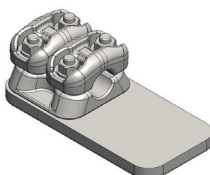

MFK Rett aluminium skinnklemme

Varenr.	Beskrivelse	Typenummer	Nto. vekt g	IN (A)	Hole d	Hole D
110501	MFK Rett aluminium skinnklemme 2d 17-37mm	MFK R S 2d	2010	800	17-37	37-47
110505	MFK Rett aluminium skinnklemme 3d 17-37mm	MFK R S 3d	2610	1300	17-37	37-47
110513	MFK Rett aluminium skinnklemme 2D 37-47mm	MFK R S 2D	2610	1000	17-37	37-47
110519	MFK Rett aluminium skinnklemme 3D 37-47mm	MFK R S 3D	3370	1600	17-37	37-47