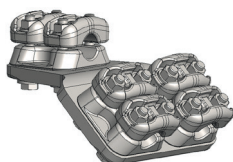

MFK Duplex 45 grader

Varenr.	Beskrivelser	Typenummer	Nto vekt g	IN (A)	Hole d	Hole D
112109	MFK Duplex 45 grader 3 x 17-37mm 2d	MFK Duplex 45 gr 3x2d	4770	800	17-37	37-47
112110	MFK Duplex 45 grader 3 x 37-47mm 2D	MFK Duplex 45 gr 3x2D	6570	1000	17-37	37-47
112111	MFK Duplex 45 grader 3 x 17-37mm 3d	MFK Duplex 45 gr 3x3d	6582	1300	17-37	37-47
112112	MFK Duplex 45 grader 3 x 37-47mm 3D	MFK Duplex 45 gr 3x3D	8850	1600	17-37	37-47
112113	MFK Duplex 45 grader 1 x 37-47mm 2D 2 x 17-37mm 2d	MFK Duplex 45 gr 1x2D+2x2d	5370	100	17-37	37-47
112114	MFK Duplex 45 grader 1 x 37-47mm 2D 2 x 17-37mm 3d	MFK Duplex 45 gr 1x2D+2x3d	6587	1000	17-37	37-47
112115	MFK Duplex 45 grader 1 x 17-37mm 3d 2 x 17-37mm 2d	MFK Duplex 45 gr 1x3d+2x2d	6130	1300	17-37	37-47
112116	MFK Duplex 45 grader 1 x 37-47mm 3D 2 x 17-37mm 2d	MFK Duplex 45 gr 1x3D+2x2d	7338	1600	17-37	37-47