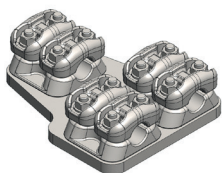

MFK Duplex Rett

Varenr.	Beskrivelser	Typenummer	Nto vekt g	IN (A)	Hole d	Hole D
112101	MFK Duplex Rett 3 x 17-37mm 2d	MFK Duplex Rett 3x2d	4770	800	17-37	37-47
112102	MFK Duplex Rett 3 x 37-47mm 2D	MFK Duplex Rett 3x2D	6570	1000	17-37	37-47
112103	MFK Duplex Rett 3 x 17-37mm 3d	MFK Duplex Rett 3x3d	6582	1300	17-37	37-47
112104	MFK Duplex Rett 3 x 37-47mm 3D	MFK Duplex Rett 3x3D	8850	1600	17-37	37-47
112105	MFK Duplex Rett 1 x 37-47mm 2D 2 x 17-37mm 2d	MFK Duplex Rett 1x2D+2x2d	5370	1000	17-37	37-47
112106	MFK Duplex Rett 1 x 37-47mm 2D 2 x 17-37mm 3d	MFK Duplex Rett 1x2D+2x3d	6587	1000	17-37	37-47
112107	MFK Duplex Rett 1 x 17-37mm 3d 2 x 17-37mm 2d	MFK Duplex Rett 1x3d+2x2d	6130	1300	17-37	37-47
112108	MFK Duplex Rett 1 x 37-47mm 3D 2 x 17-37mm 2d	MFK Duplex Rett 1x3D+2x2d	7338	1600	17-37	37-47