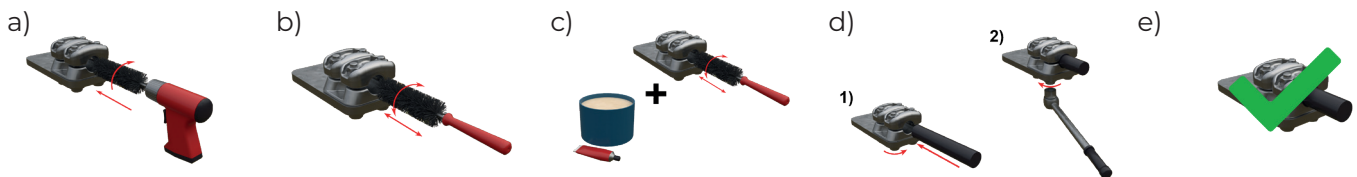

MFK Mellomlegg

Varenr.	Beskrivelse
113014	MFK Mellomlegg for 2d D=max ø20mm d=ukjent l=90mm
113015	MFK Mellomlegg for 3d D=max ø20mm d=ukjent l=140mm
113016	MFK mellomlegg for 2D D=max ø45mm d=ukjent l=90mm
113017	MFK Mellomlegg for 3D D=max ø45mm d=ukjent l=140mm

MFK Cupal hylse

Varenr.	Beskrivelse
213211	Cupal plater 105x105x1mm For skinne 100x100
213309	MFK Cupal hylse for 2d D 20 d oppgis
213310	MFK Cupal hylse for 3d D 20 d oppgis
213311	MFK Cupal hylse for 2D D 45 d oppgis
213312	MFK Cupal hylse for 3D D 45 d oppgis

Monteringsanvisning

a) Børst linekanal og line.

b) Rens linekanal. Fjern støv og metallisk spon ved å bruke en ren børste, fille eller blåsing.

c) Fett linekanal. Påfør et tynt lag fett med en børste. Fjern eventuelt overflødig fett.

d) Monter line. Bruk riktig moment, 75 Nm, M12 mm.

e) Kontroller forbindelsen etter montering.